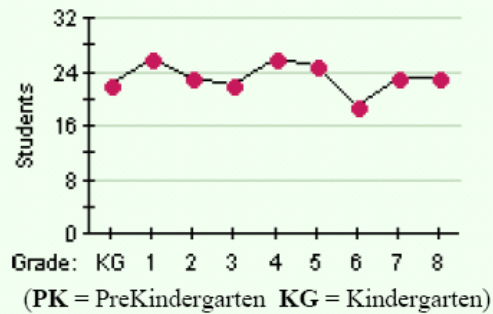

Enrollment by Grade

Grade Levels: 3 - 13

KG: 22	5th Grade: 25
1st Grade: 26	6th Grade: 19
2nd Grade: 23	7th Grade: 23
3rd Grade: 22	8th Grade: 23
4th Grade: 26