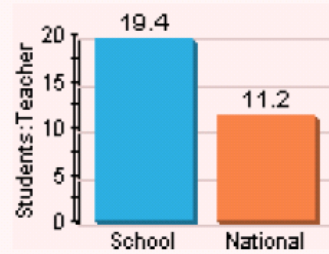

**Characteristics**

**Locale:** City: Small (13)  
**Type:** Regular elementary or secondary  
**Affiliation:** Lutheran Church - Missouri Synod  
**Student Body:** Coed  
**Days in Year:** 180  
**Hours in Day:** 6.8  
**Library:** yes