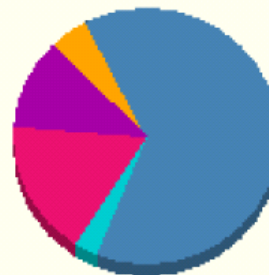

Enrollment by Race/Ethnicity

American Indian/Alaskan Native: 30
Asian/Pacific Islander: 9
Hispanic: 5
Black, non-Hispanic: 20
White, non-Hispanic: 110