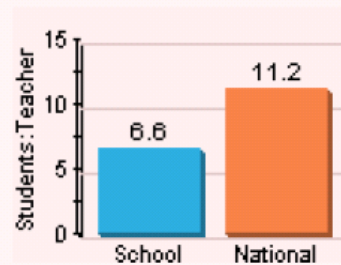

**Characteristics**

**Locale:** Rural: Fringe (41)  
**Type:** Special Education  
**Affiliation:** Nonsectarian  
**Student Body:** Coed  
**Days in Year:** 219  
**Hours in Day:** 6.4  
**Library:** yes  
**Total Teachers (FTE):** 26.3  
**Total Students:** 174  
**Student/Teacher Ratio:** 6.6