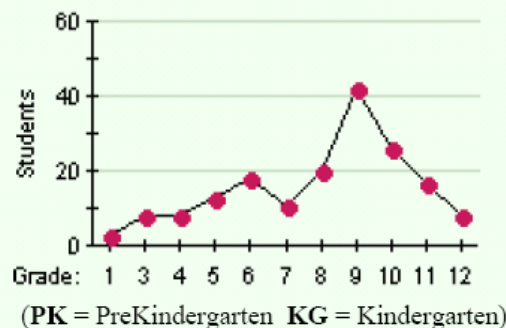

Enrollment by Grade

Grade Levels: 6 - 17
1st Grade: 3   **8th Grade:** 20
3rd Grade: 8   **9th Grade:** 42
4th Grade: 8   **10th Grade:** 26
5th Grade: 13   **11th Grade:** 17
6th Grade: 18   **12th Grade:** 8
7th Grade: 11